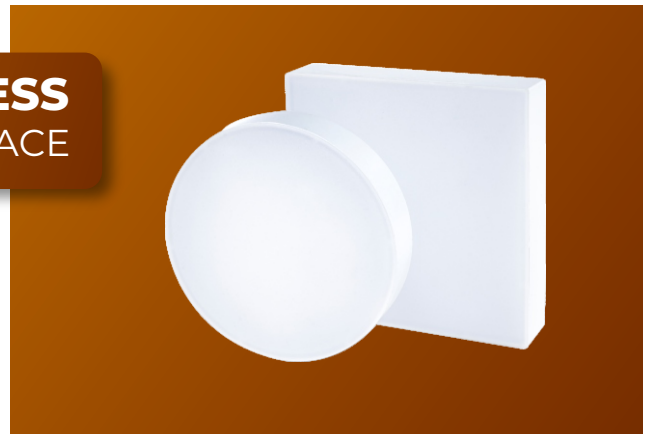

BORDERLESS (SQ/RD) SURFACE

W WW NW

WATT	MRP	PACKING	GUARANTEE
15 W SQ/RD	₹ 450/-	5 NOS.	2 YEAR
20 W RD	₹ 550/-	5 NOS.	2 YEAR