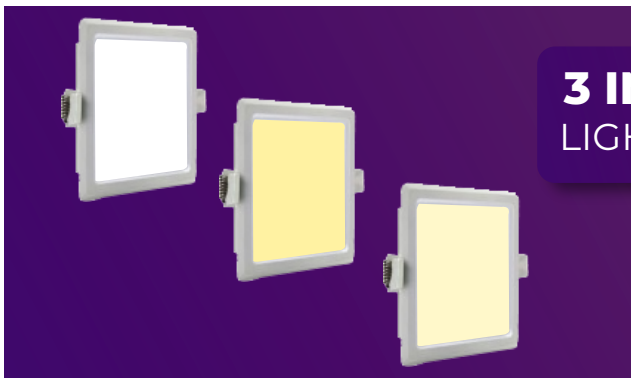

### 3 IN 1 PANEL

LIGHT (SQ/RD)

W + WW = NW

WATT	CUTTING	MRP	PACKING	GUARANTEE
15 W	6"	₹ 650/-	5 NOS.	2 YEAR